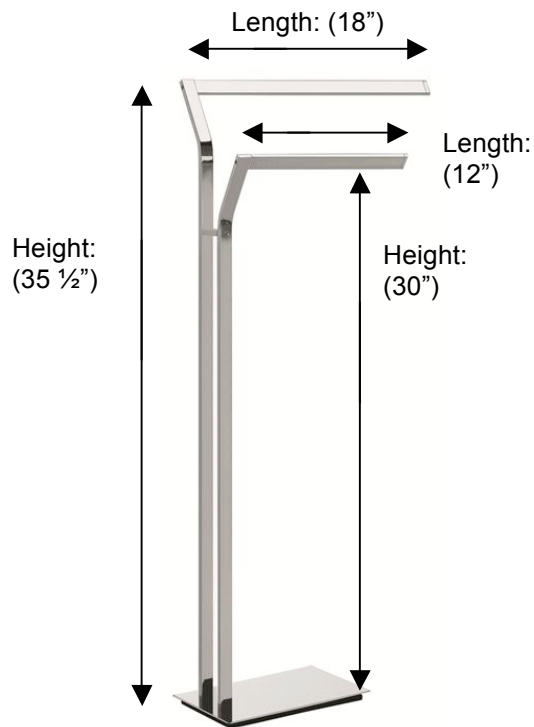

POMBO™

SENSIS

PS699 Freestanding Towel Rail

Overall Depth: (7 1/2")
Space between arms: (6 3/4")

Weighted Base: D6"x L10"

Description:
Freestanding Towel Rail

Finishes:

-  CR – Chrome
-  PV – Polished Brass
-  UB – Unlacquered Brass
-  MB – Matte Black
-  NI – Polished Nickel
-  ES – Satin Nickel
-  GD – Gold

Material:
Brass

Country of Origin:

Portugal

All Dimensions are approximate